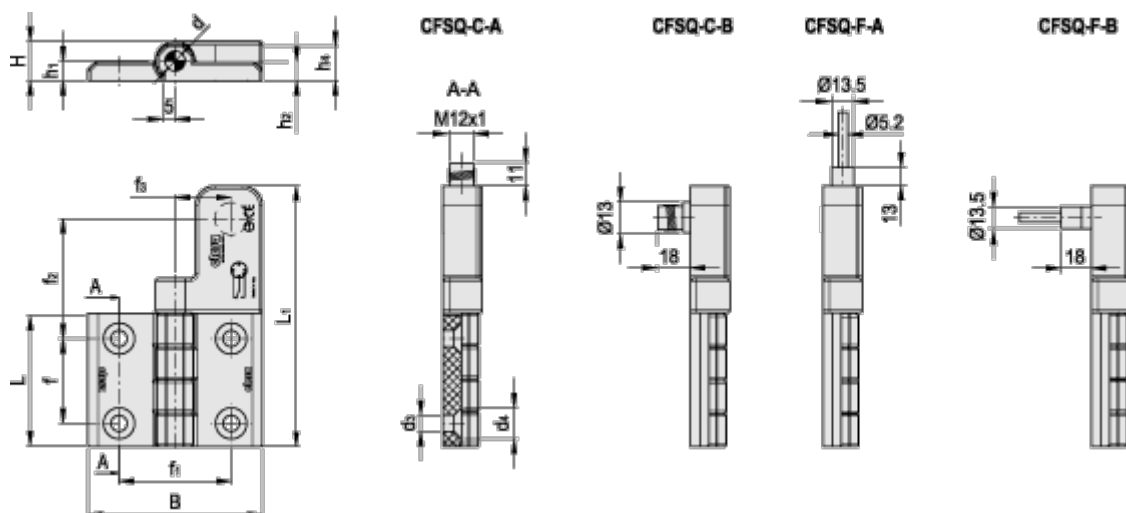

Article number: 2310427027

Description: E+G Hinge with safety switch CFSQ.60-SH-6-F-B-S-2

Measures

B = 70	H = 16
d = 7	h1 = 8
d3 = 6.5	h2 = 7.5
d4 = 12.5	h4 = 15
f = 34	L = 53
f1 = 45	L1 = 110
f2 = 51.5	Nm = 5
f3 = 22.5	Weight in (g) = 196